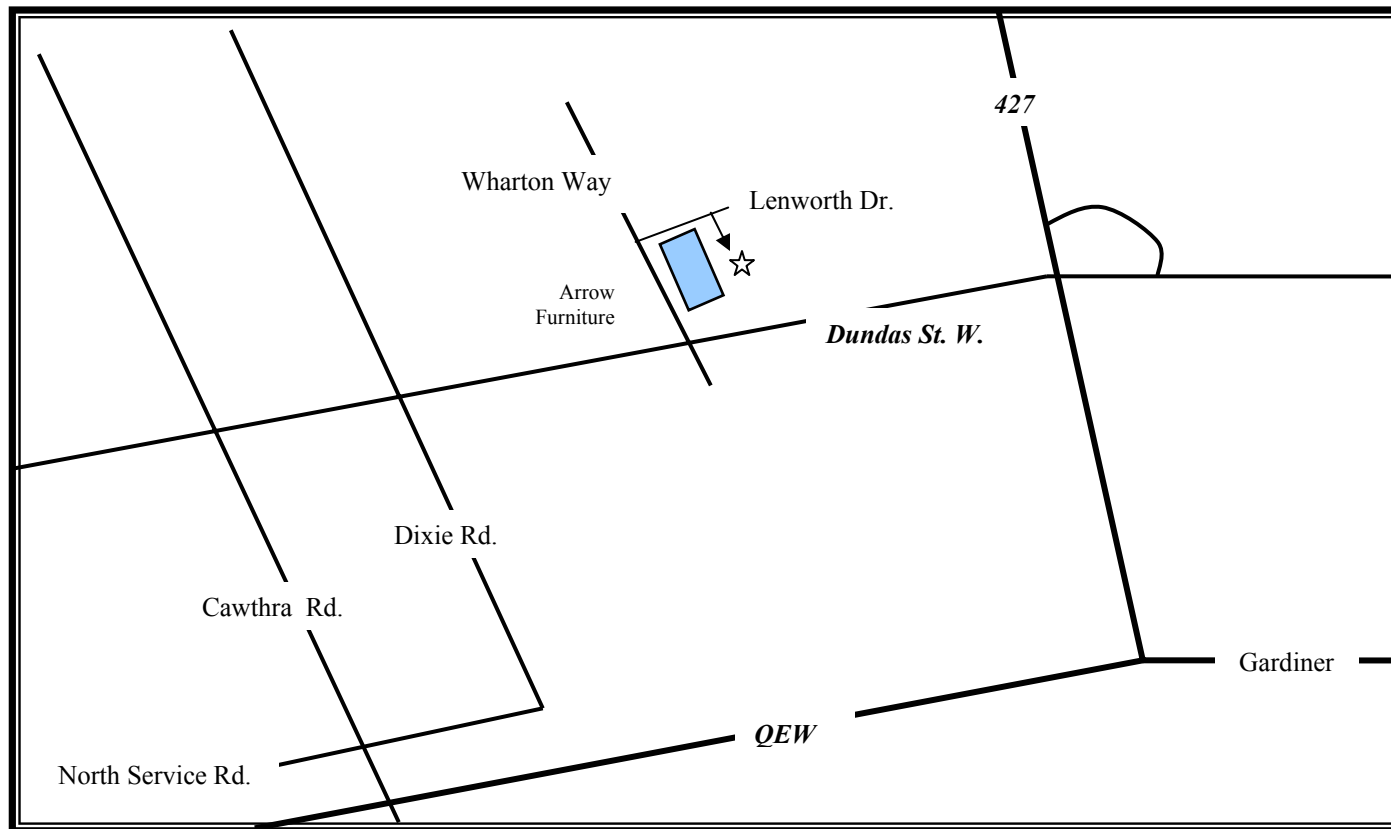

CP24/CHUM Christmas Wish Warehouse

3035 Wharton Way
Mississauga, ON L4X 2B4
416-384-4199

Hours of Operation - 2009

Nov 16 – Dec 3/09: M-F 9:30am-5pm, Sat. 10am-5pm
Dec 4 – Dec 23/09: M-Thur. 9:30am-8pm, Fri. 9:30-8pm, Sat. 10am-5pm
Dec 24/09: 9:00am-Noon

3035 Wharton Way is located north off of Dundas West, in Mississauga.
4 lights west of the 427, or 4 lights east of Dixie Rd.

Parking: Available on Lenworth Avenue, east of our laneway, on the south side of the street, or on the north side of Lenworth.
Please, DO NOT PARK west of our laneway, or in the *front or side lots* of 3035 Wharton Way .